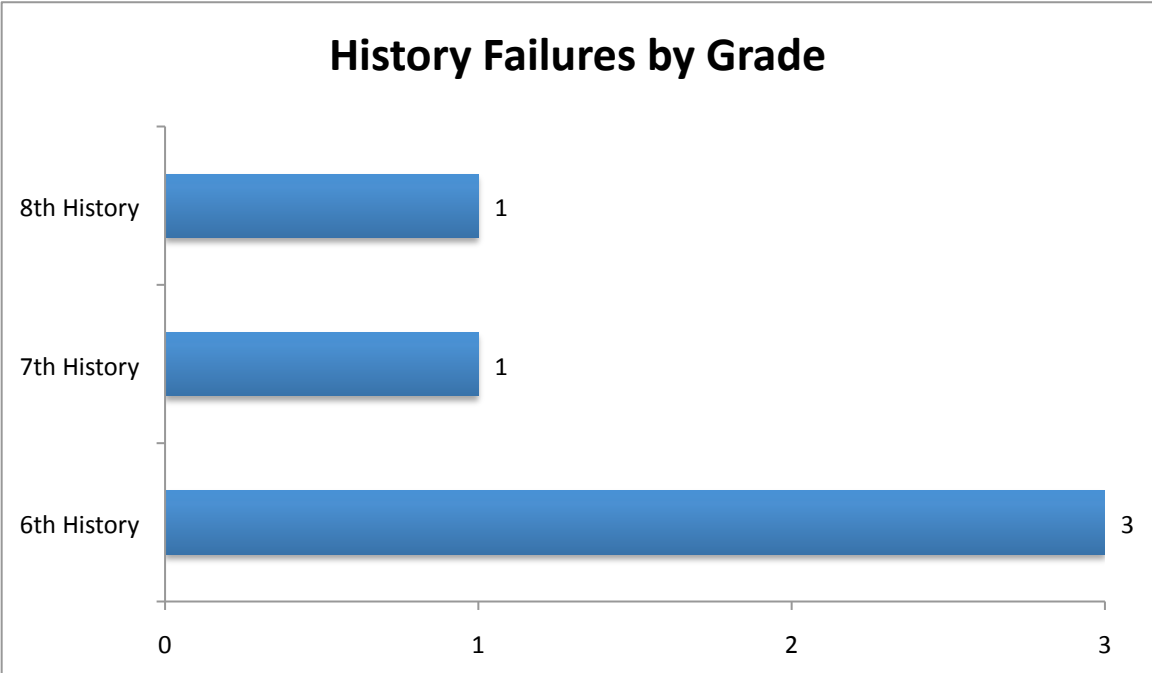

Dashboard Information for SMS-1st six weeks 2012-2013