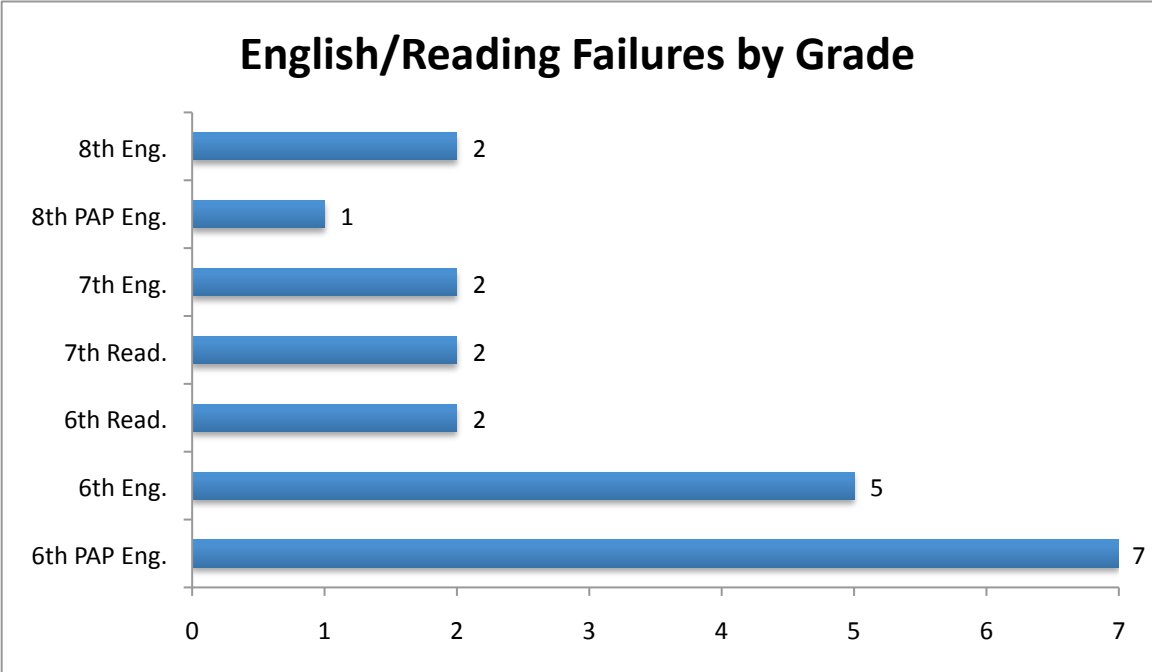

Dashboard Information for SMS-1st six weeks 2012-2013

Success Rate Info for SMS

6th grade- 269 (91.82%) passed all classes

7th grade-284 (94.71%) passed all classes

8th grade-233 (96.99%) passed all classes

Congratulations 8th Graders for leading the way!

= 2011/2012 Data

Failure Rate Info for SMS

	6th	7th	8th	Total
Failed at least 1 class- 1st Six Weeks	8.17%	5.28%	3.00%	5.48%
Failed at 1 class-1st Six Weeks (11/12)	8.80%	8.33%	9.24%	8.80%
Failed 2 or more classes- 1st Six Weeks	1.48%	1.05%	1.71%	1.41%
Failed 2 or more classes-1st Six Weeks (11/12)	1.47%	1.66%	2.90%	2.00%

= 2011/2012 Data

Discipline Info for SMS

	6th	7th	8th	Total
Out of school suspensions	1	0	0	1
Out of school suspensions	0	1	0	1
In school suspensions	1	0	0	1
In school suspensions	0	1	0	1
DAEP Placements	0	0	1	1
DAEP Placements	0	0	0	0

= 2011/2012 Data

Attendance info for SMS

	6th	7th	8th	Total
Percentage Present	97.9%	97.4%	97.4%	97.5%
Percentage Present (11/12)	99.50%	99.50%	99.10%	99.30%

Total # of tardies for all grade levels combined- **462**

Dashboard Information for SMS-1st six weeks 2012-2013