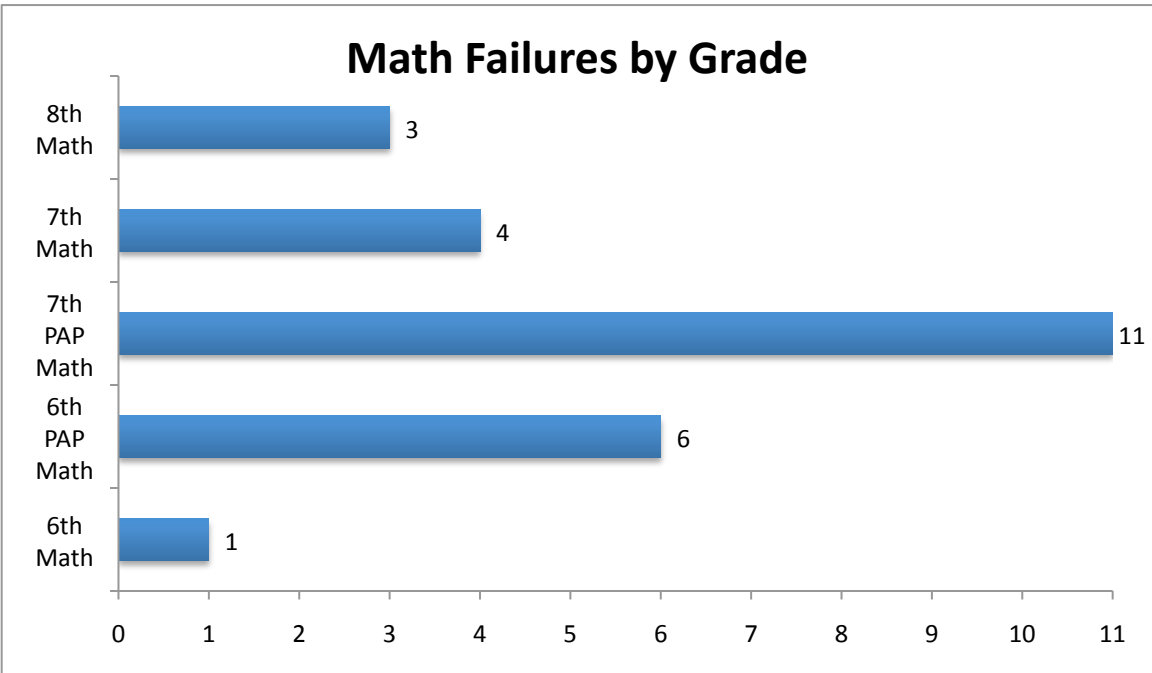

Dashboard Information for SMS-1st six weeks 2012-2013

Success Rate Info for SMS

6th grade- 269 (91.82%) passed all classes

7th grade-284 (94.71%) passed all classes

8th grade-233 (96.99%) passed all classes

Congratulations 8th Graders for leading the way!

= 2011/2012 Data

Failure Rate Info for SMS

	6th	7th	8th	Total
Failed at least 1 class- 1st Six Weeks	8.17%	5.28%	3.00%	5.48%
Failed at 1 class-1st Six Weeks (11/12)	8.80%	8.33%	9.24%	8.80%
Failed 2 or more classes- 1st Six Weeks	1.48%	1.05%	1.71%	1.41%
Failed 2 or more classes-1st Six Weeks (11/12)	1.47%	1.66%	2.90%	2.00%

= 2011/2012 Data

Discipline Info for SMS

	6th	7th	8th	Total
Out of school suspensions	1	0	0	1
Out of school suspensions	0	1	0	1
In school suspensions	1	0	0	1
In school suspensions	0	1	0	1
DAEP Placements	0	0	1	1
DAEP Placements	0	0	0	0

= 2011/2012 Data

Attendance info for SMS

	6th	7th	8th	Total
Percentage Present	97.9%	97.4%	97.4%	97.5%
Percentage Present (11/12)	99.50%	99.50%	99.10%	99.30%

Total # of tardies for all grade levels combined- **462**

Dashboard Information for SMS-1st six weeks 2012-2013